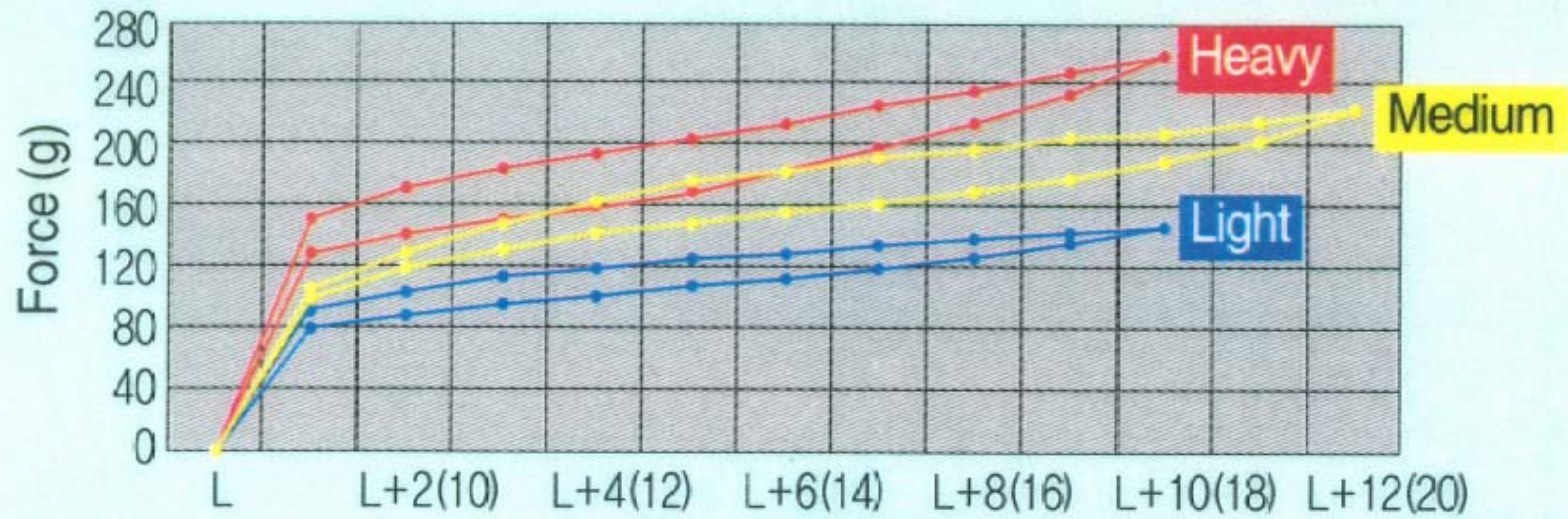

tomas[®] coil spring

tomas IS ANCHORAGE SIMPLIFIED

Weight Range (8mm)

Extension Distance (mm)