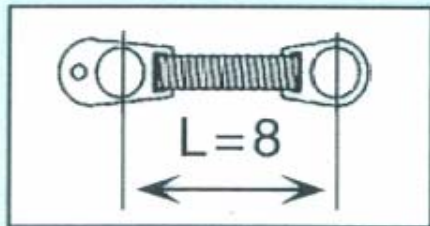

tomas[®] coil spring

tomas IS ANCHORAGE SIMPLIFIED

Weight Range (8mm)

Extension Distance (mm)