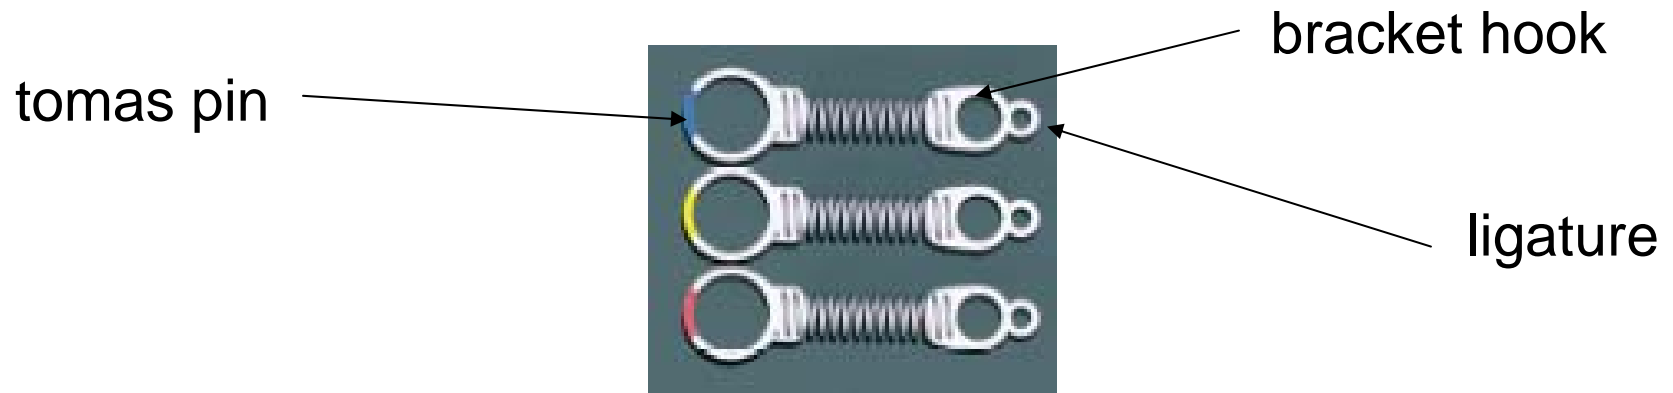

tomas[®] coil spring

tomas IS ANCHORAGE SIMPLIFIED

Weight Range (8mm)

Extension Distance (mm)